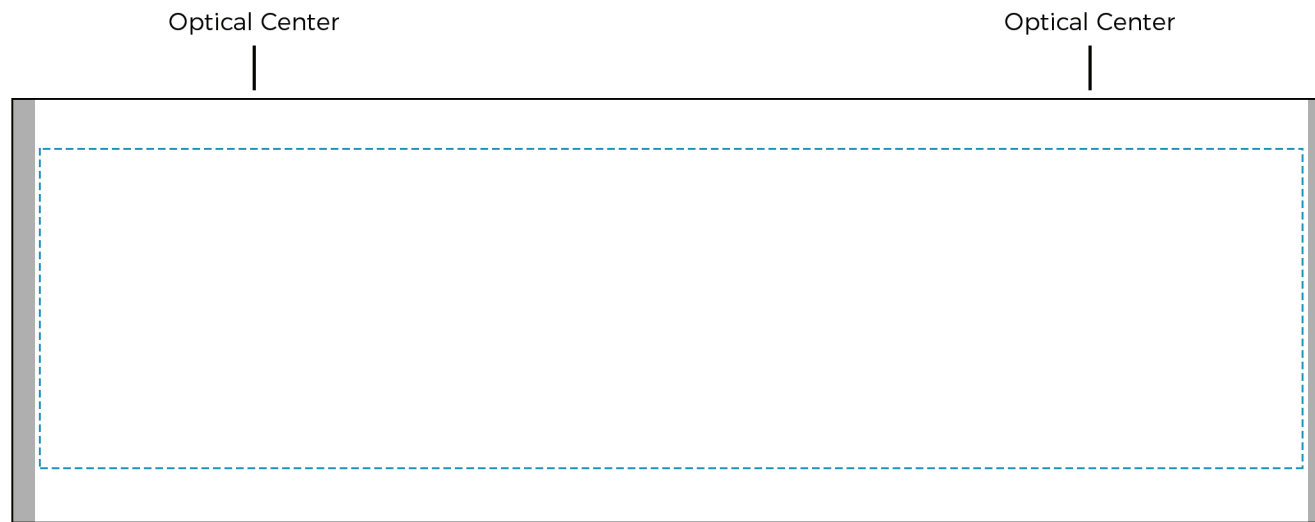

**9050 XPRESSO**  
4oz. Ceramic

DECORATION AREA: 6.8"W x 2.2"H WRAP

**GUIDE**

**FULL ART AREA**  
All art must fall within this boundary.

**TEXT LIMITS**  
Important aspects of your design need to fall within this boundary to the ensure best quality print.

**BLEED AREA**  
Art that falls within this area will not appear on your product.

**OPTICAL CENTER LINE**  
Line indicates the center of each side of your product.